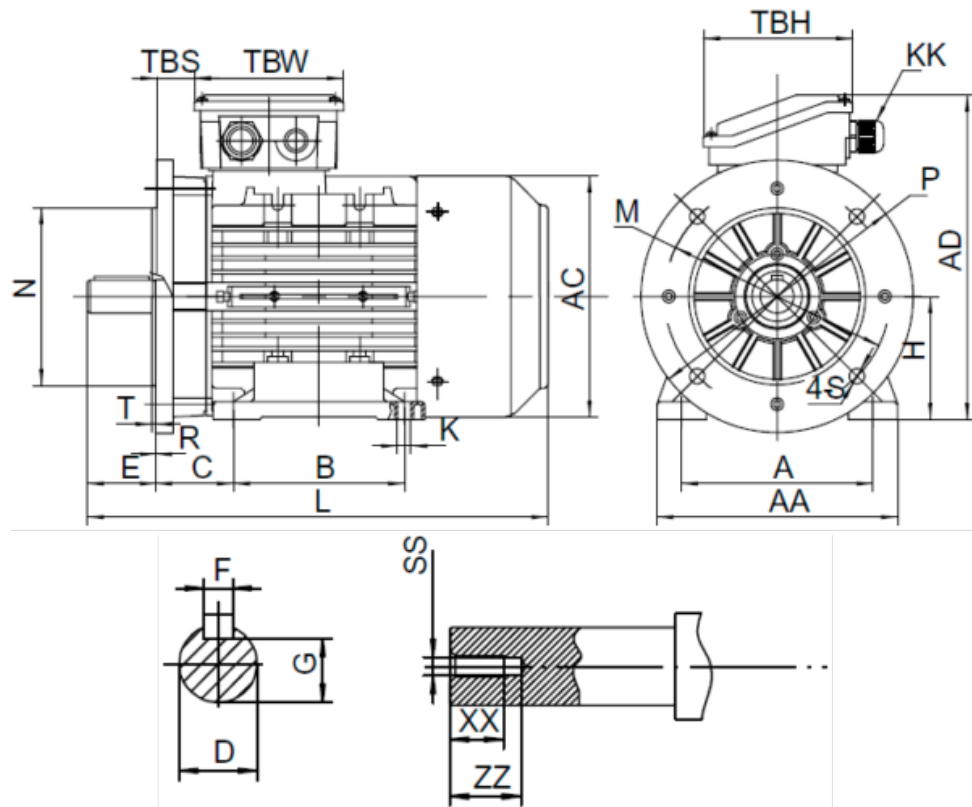

Data Sheet

Article number: 25180055042740

Description: Kleedrive T3A 132S-4 5.5kw 1400 rpm UL/CSA
3x400/690V 50 HZ IP55 B35 Eff=89,6%

Measures

A = 216	F = 10	TBW = 118
AA = 260	G = 33	XX = 28
AC = Ø261	H = 132	ZZ = 37
AD = 323	HD = 191	
B = 140	L = 460	
C = 89	SS = M12	
D = Ø38	TBH = 118	
E = 80	TBS = 36.5	